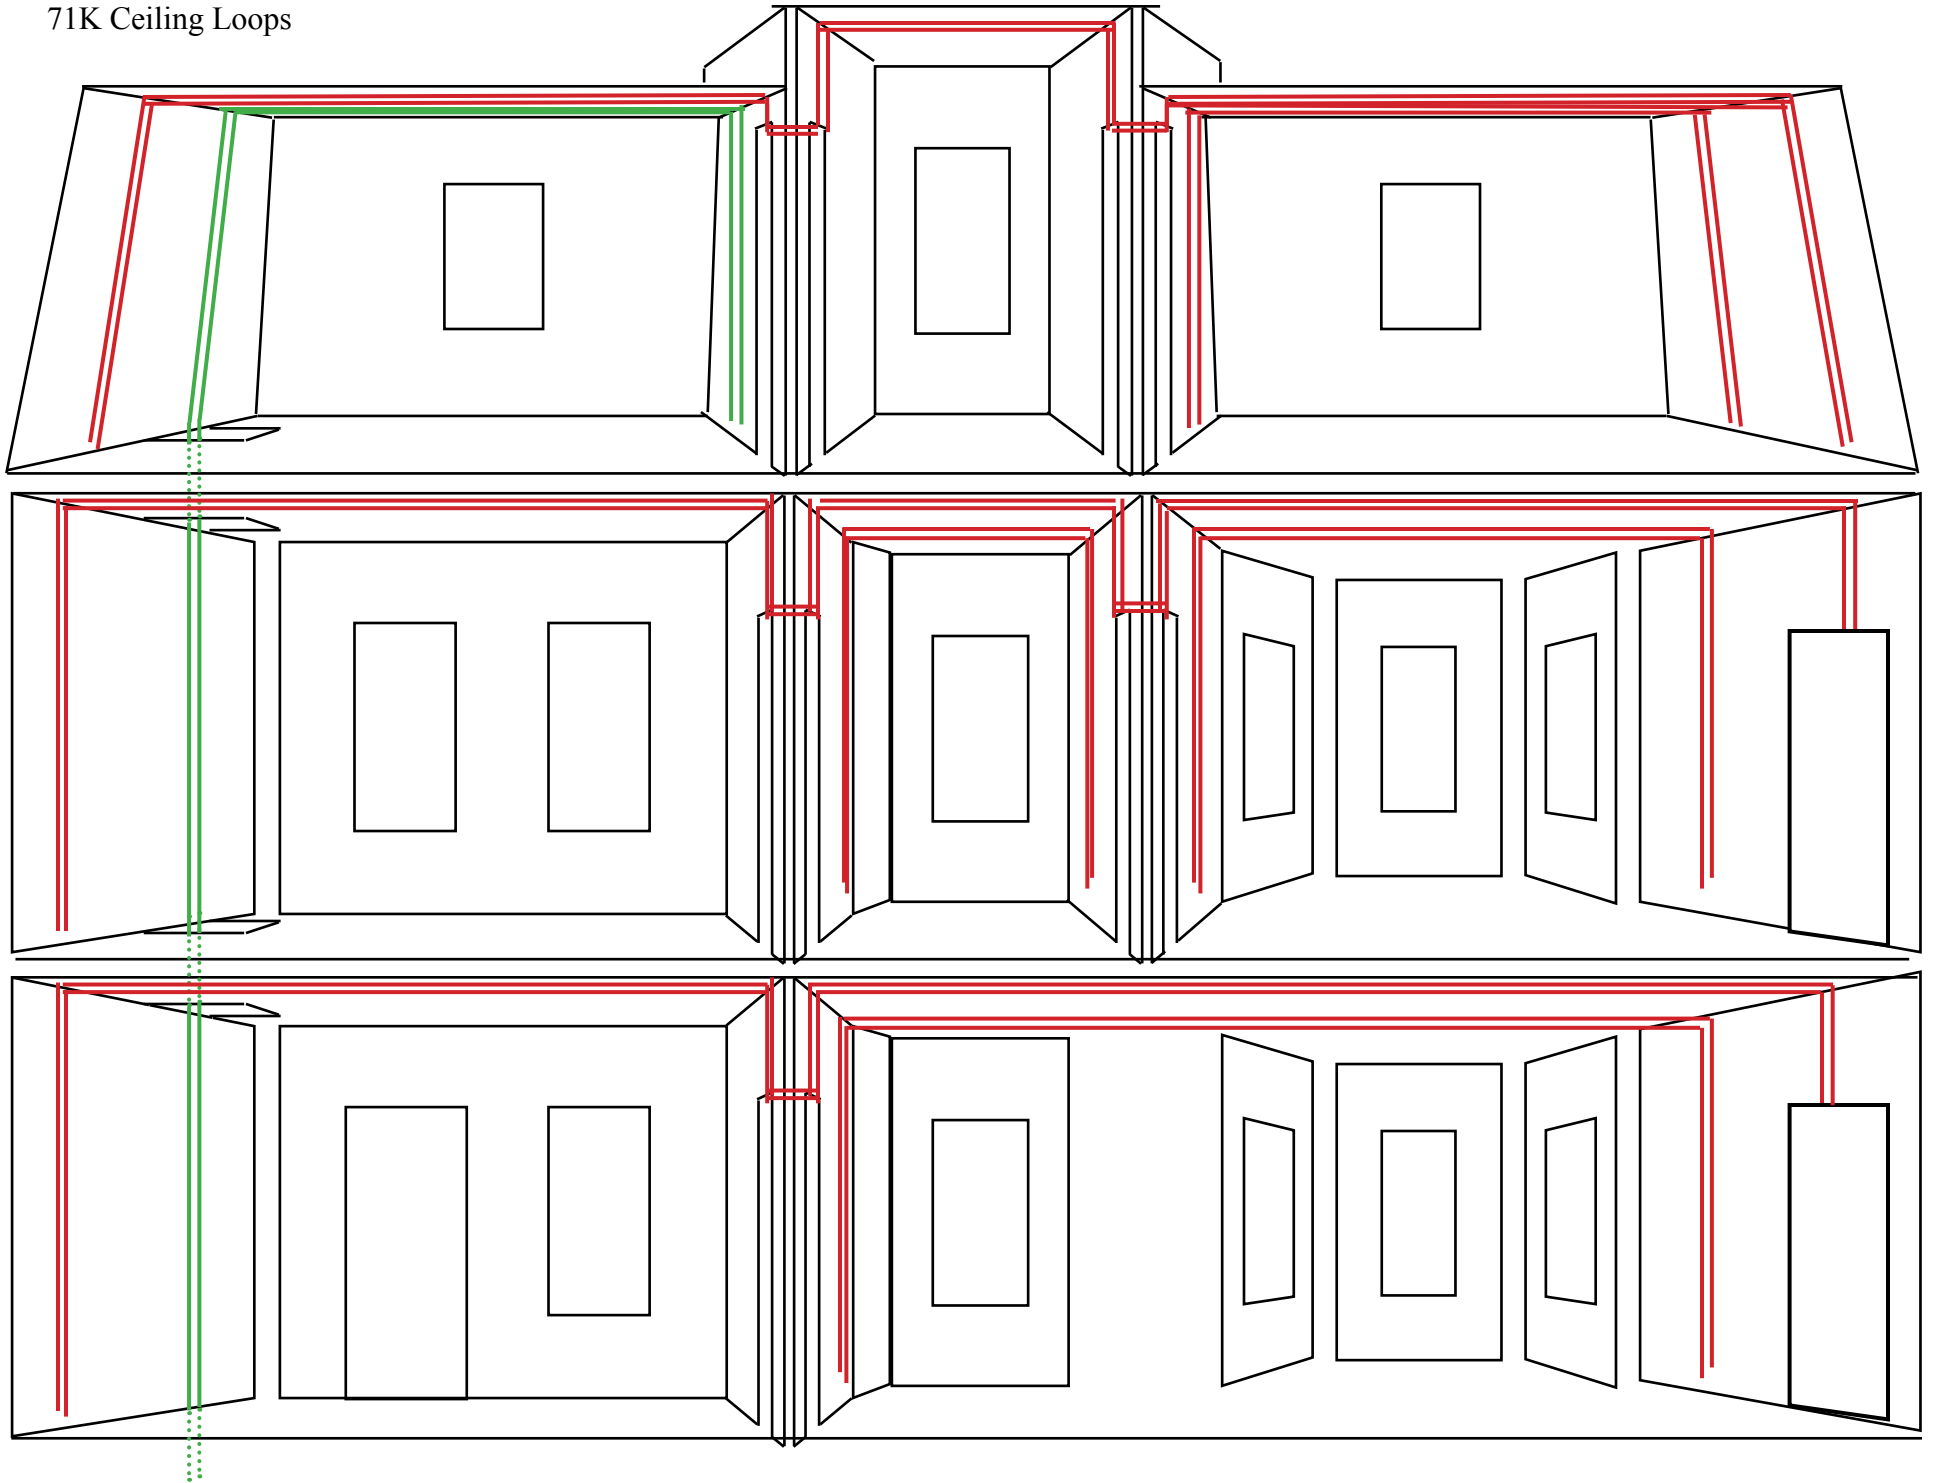

71K Main Loop

71K Ceiling Loops

71K Base and Sconce

71K Outrigger