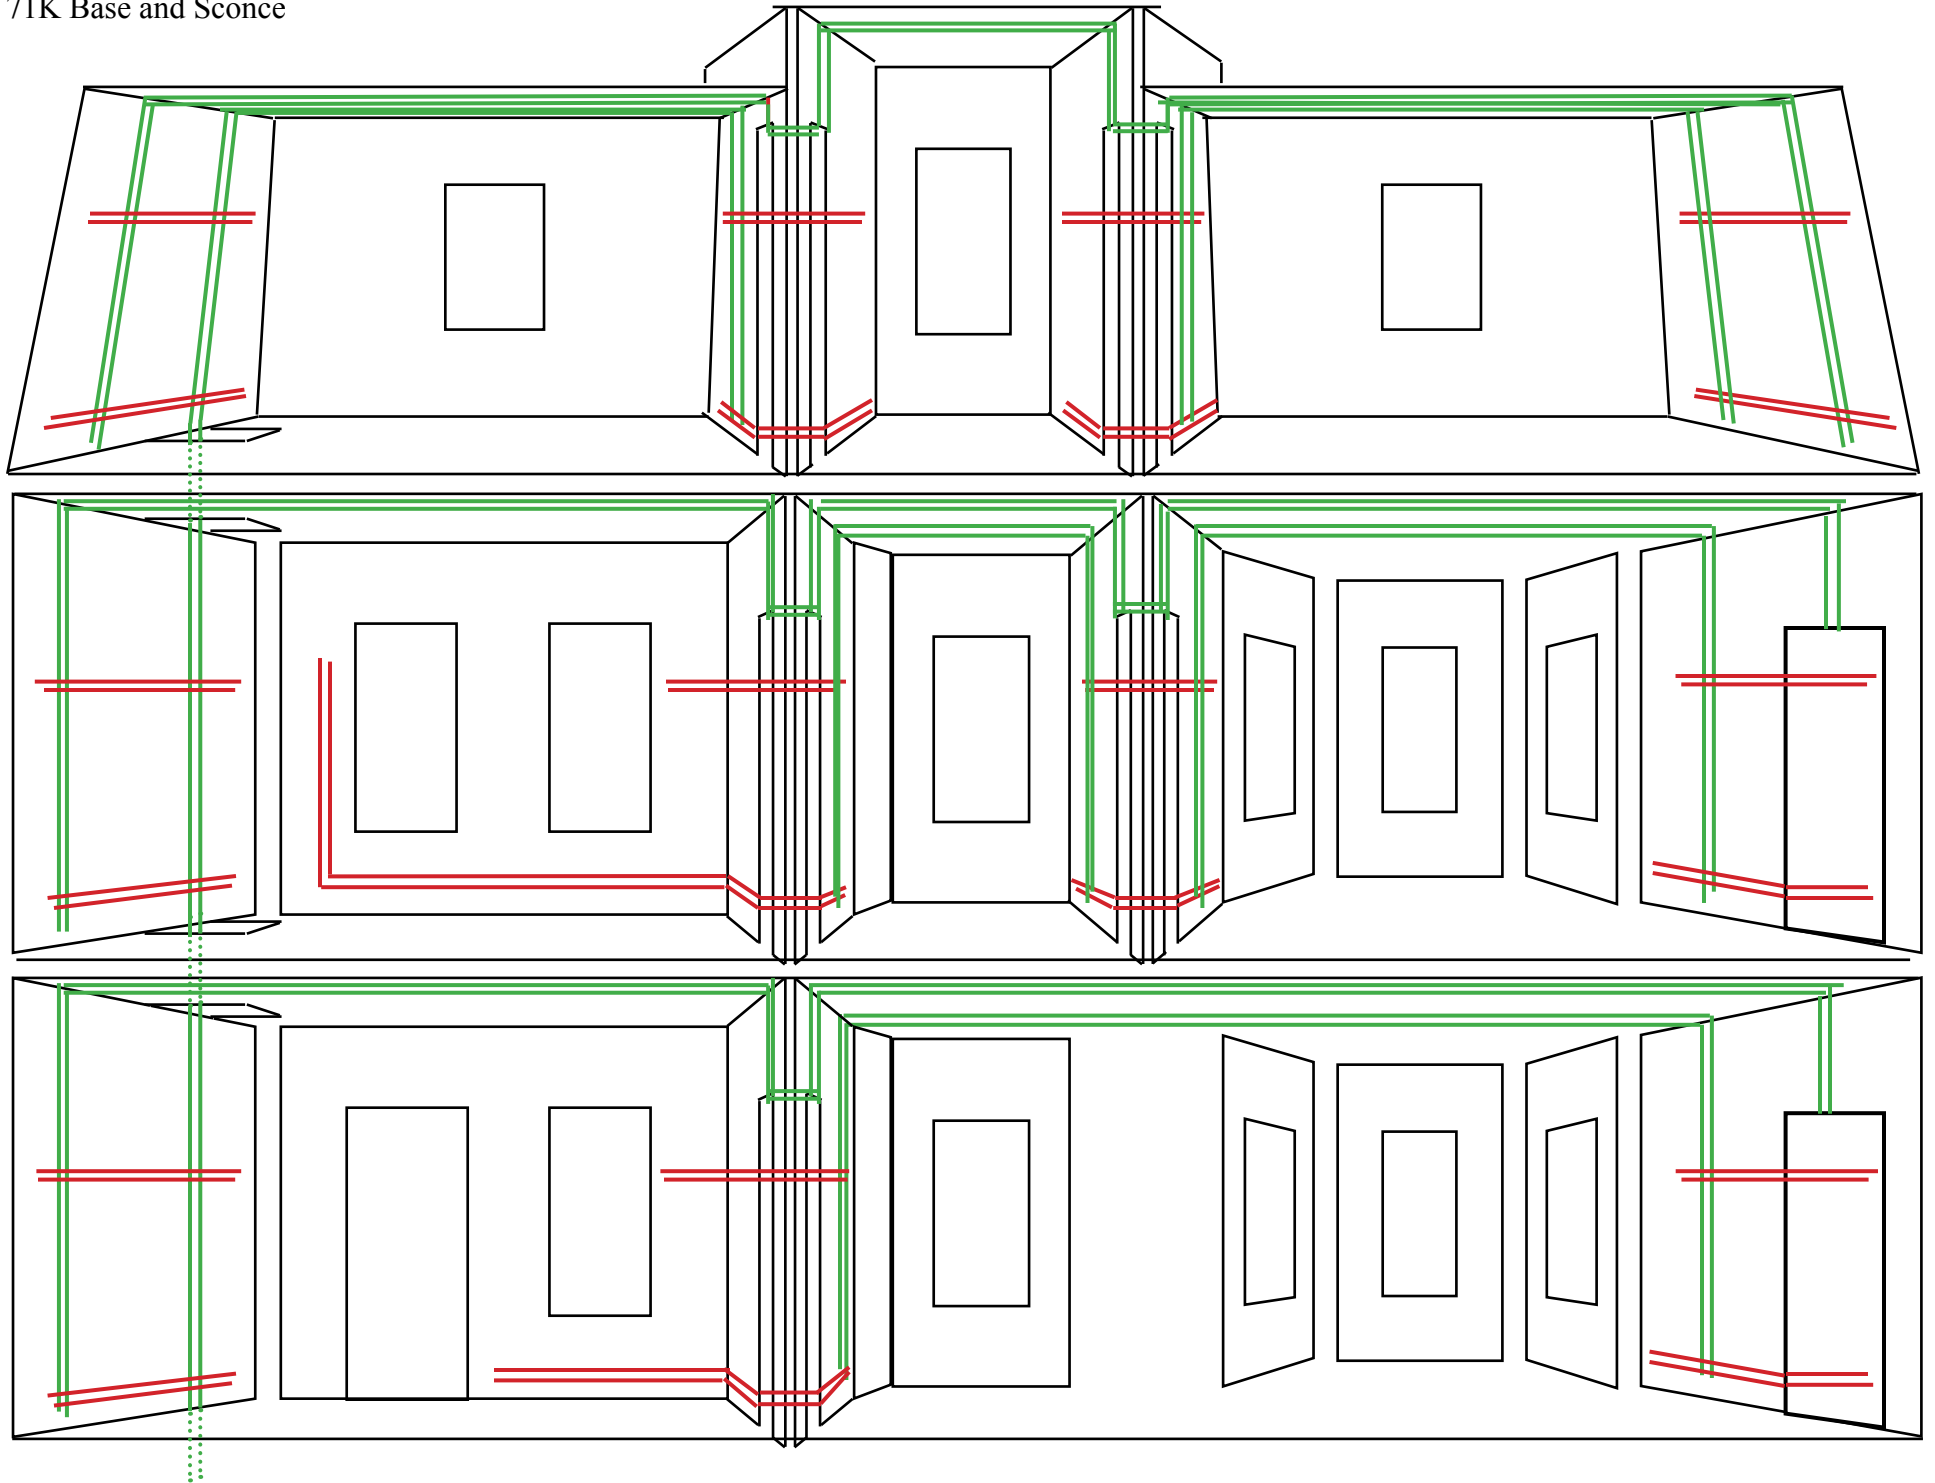

71K Main Loop

71K Ceiling Loops

71K Base and Sconce

71K Outrigger